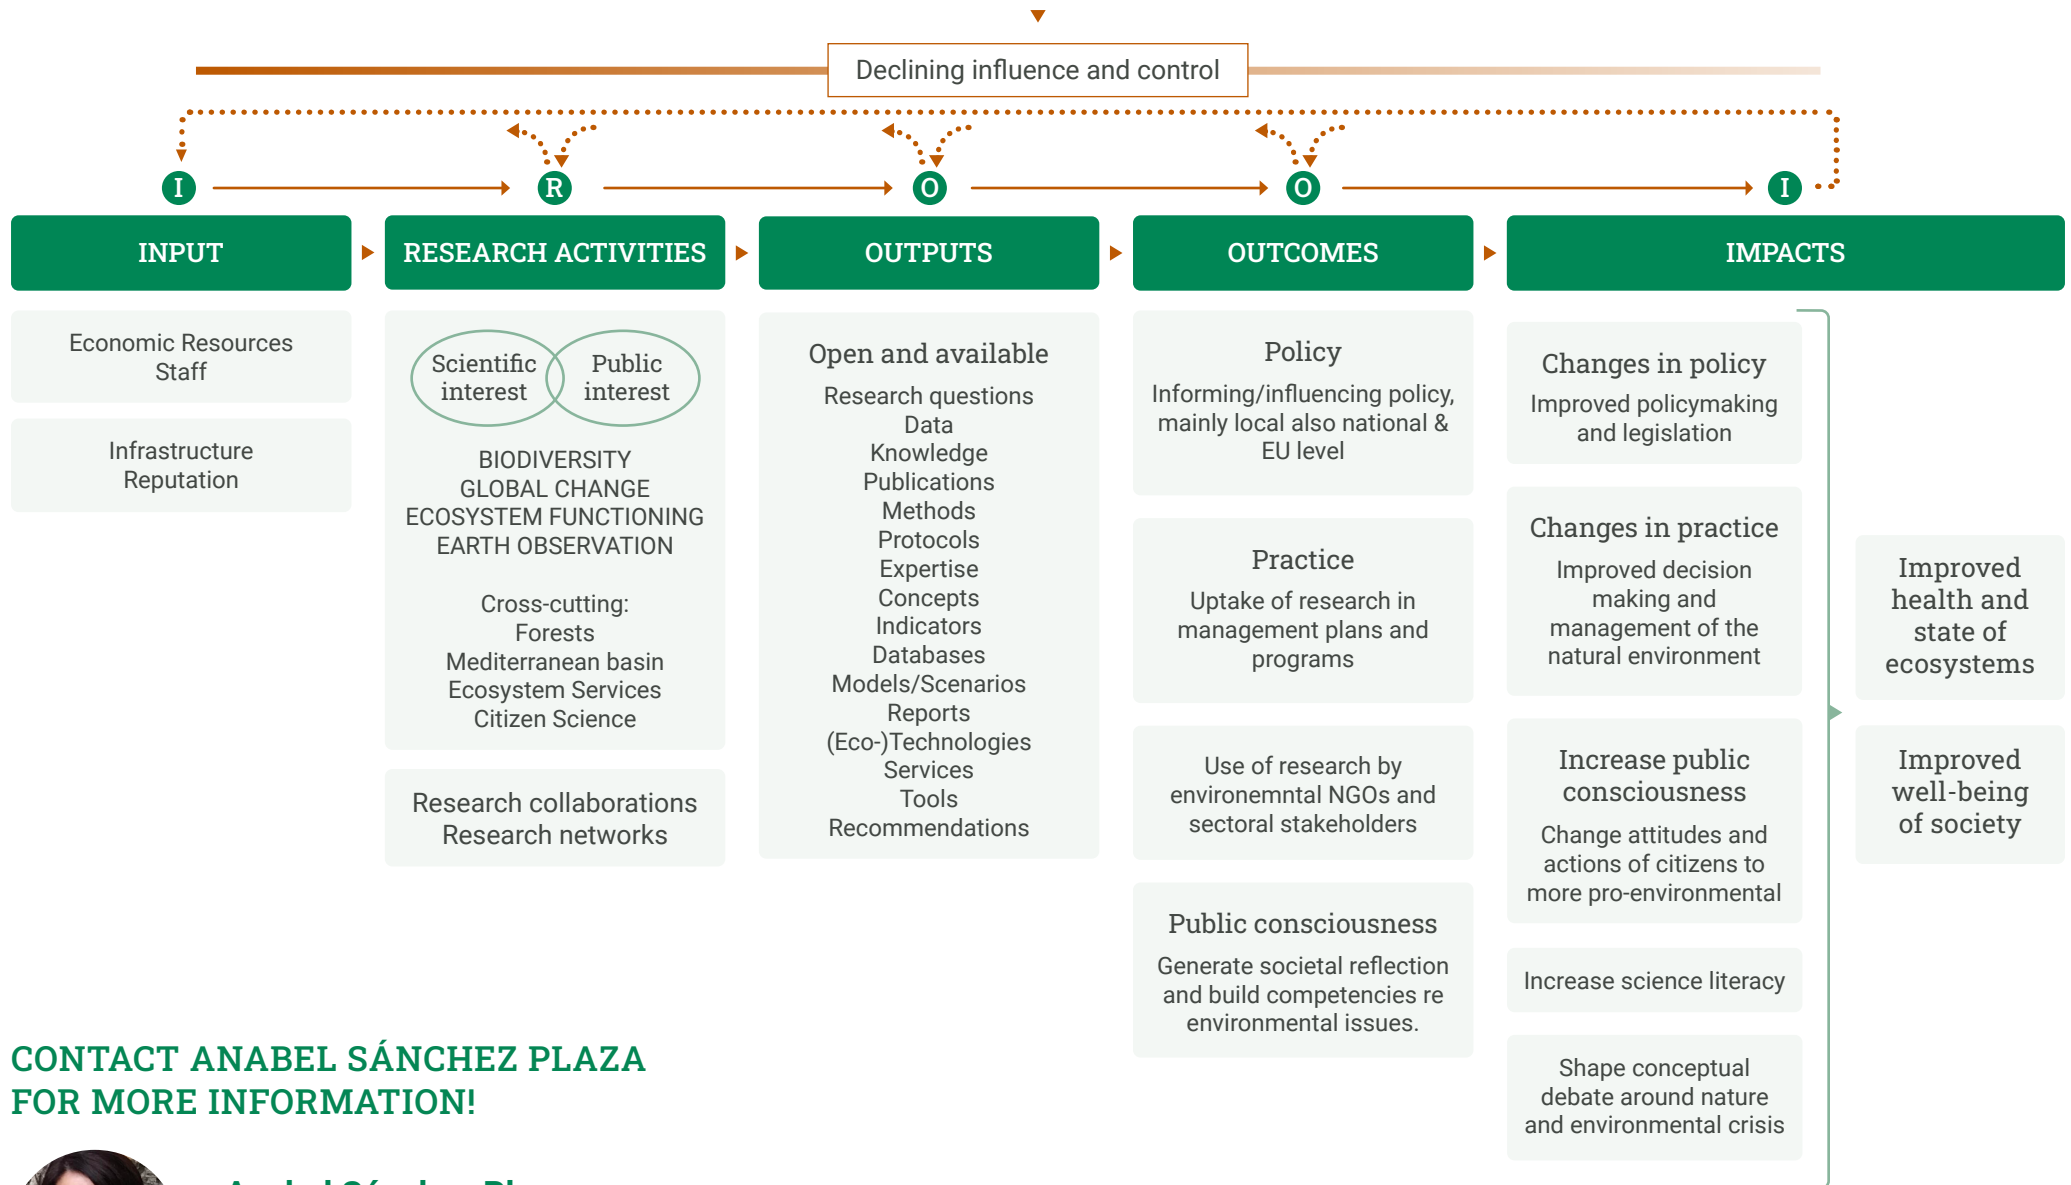

CREAF'S IMPACT FRAMEWORK

CONTACT ANABEL SÁNCHEZ PLAZA FOR MORE INFORMATION!

Anabel Sánchez Plaza
 Societal Impact officer
a.sanchez@creaf.uab.cat